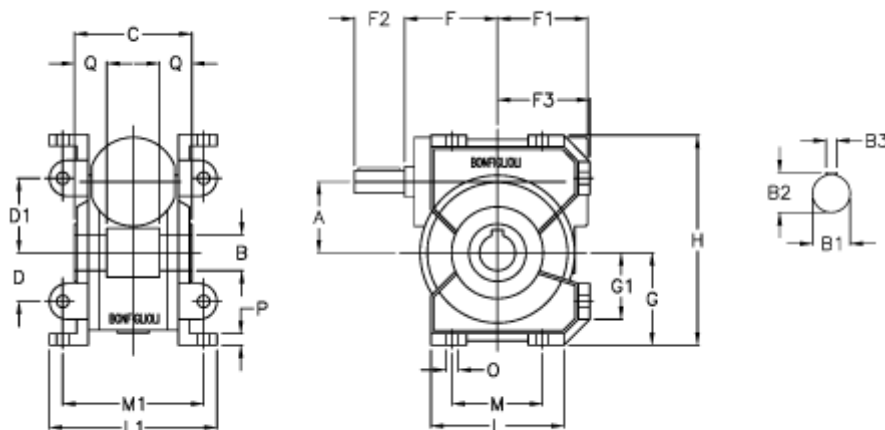

# Data Sheet

Article number: 3901049028000

Description: Worm gear with solid input shaft  
VF 49U-28-HS

## Measures

a = 49.5	Description = VF 49U-xx-HS	L = 93
B = 25	F = 65	L1 = 117
B1 = 16	F1 = 63	m = 63
B2 = 18.0	F2 = 40	M1 = 98.5
B3 = 5	F3 = 64.5	O = 8.5
C = 82	g = 64.5	P = 8
D = 34	G1 = 46.5	Q = 22.5
D1 = 52	H = 146.5	